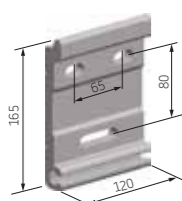

Wandmontagesteun

Plafondmontagesteun

Verlengde wandmontagesteun

standaard